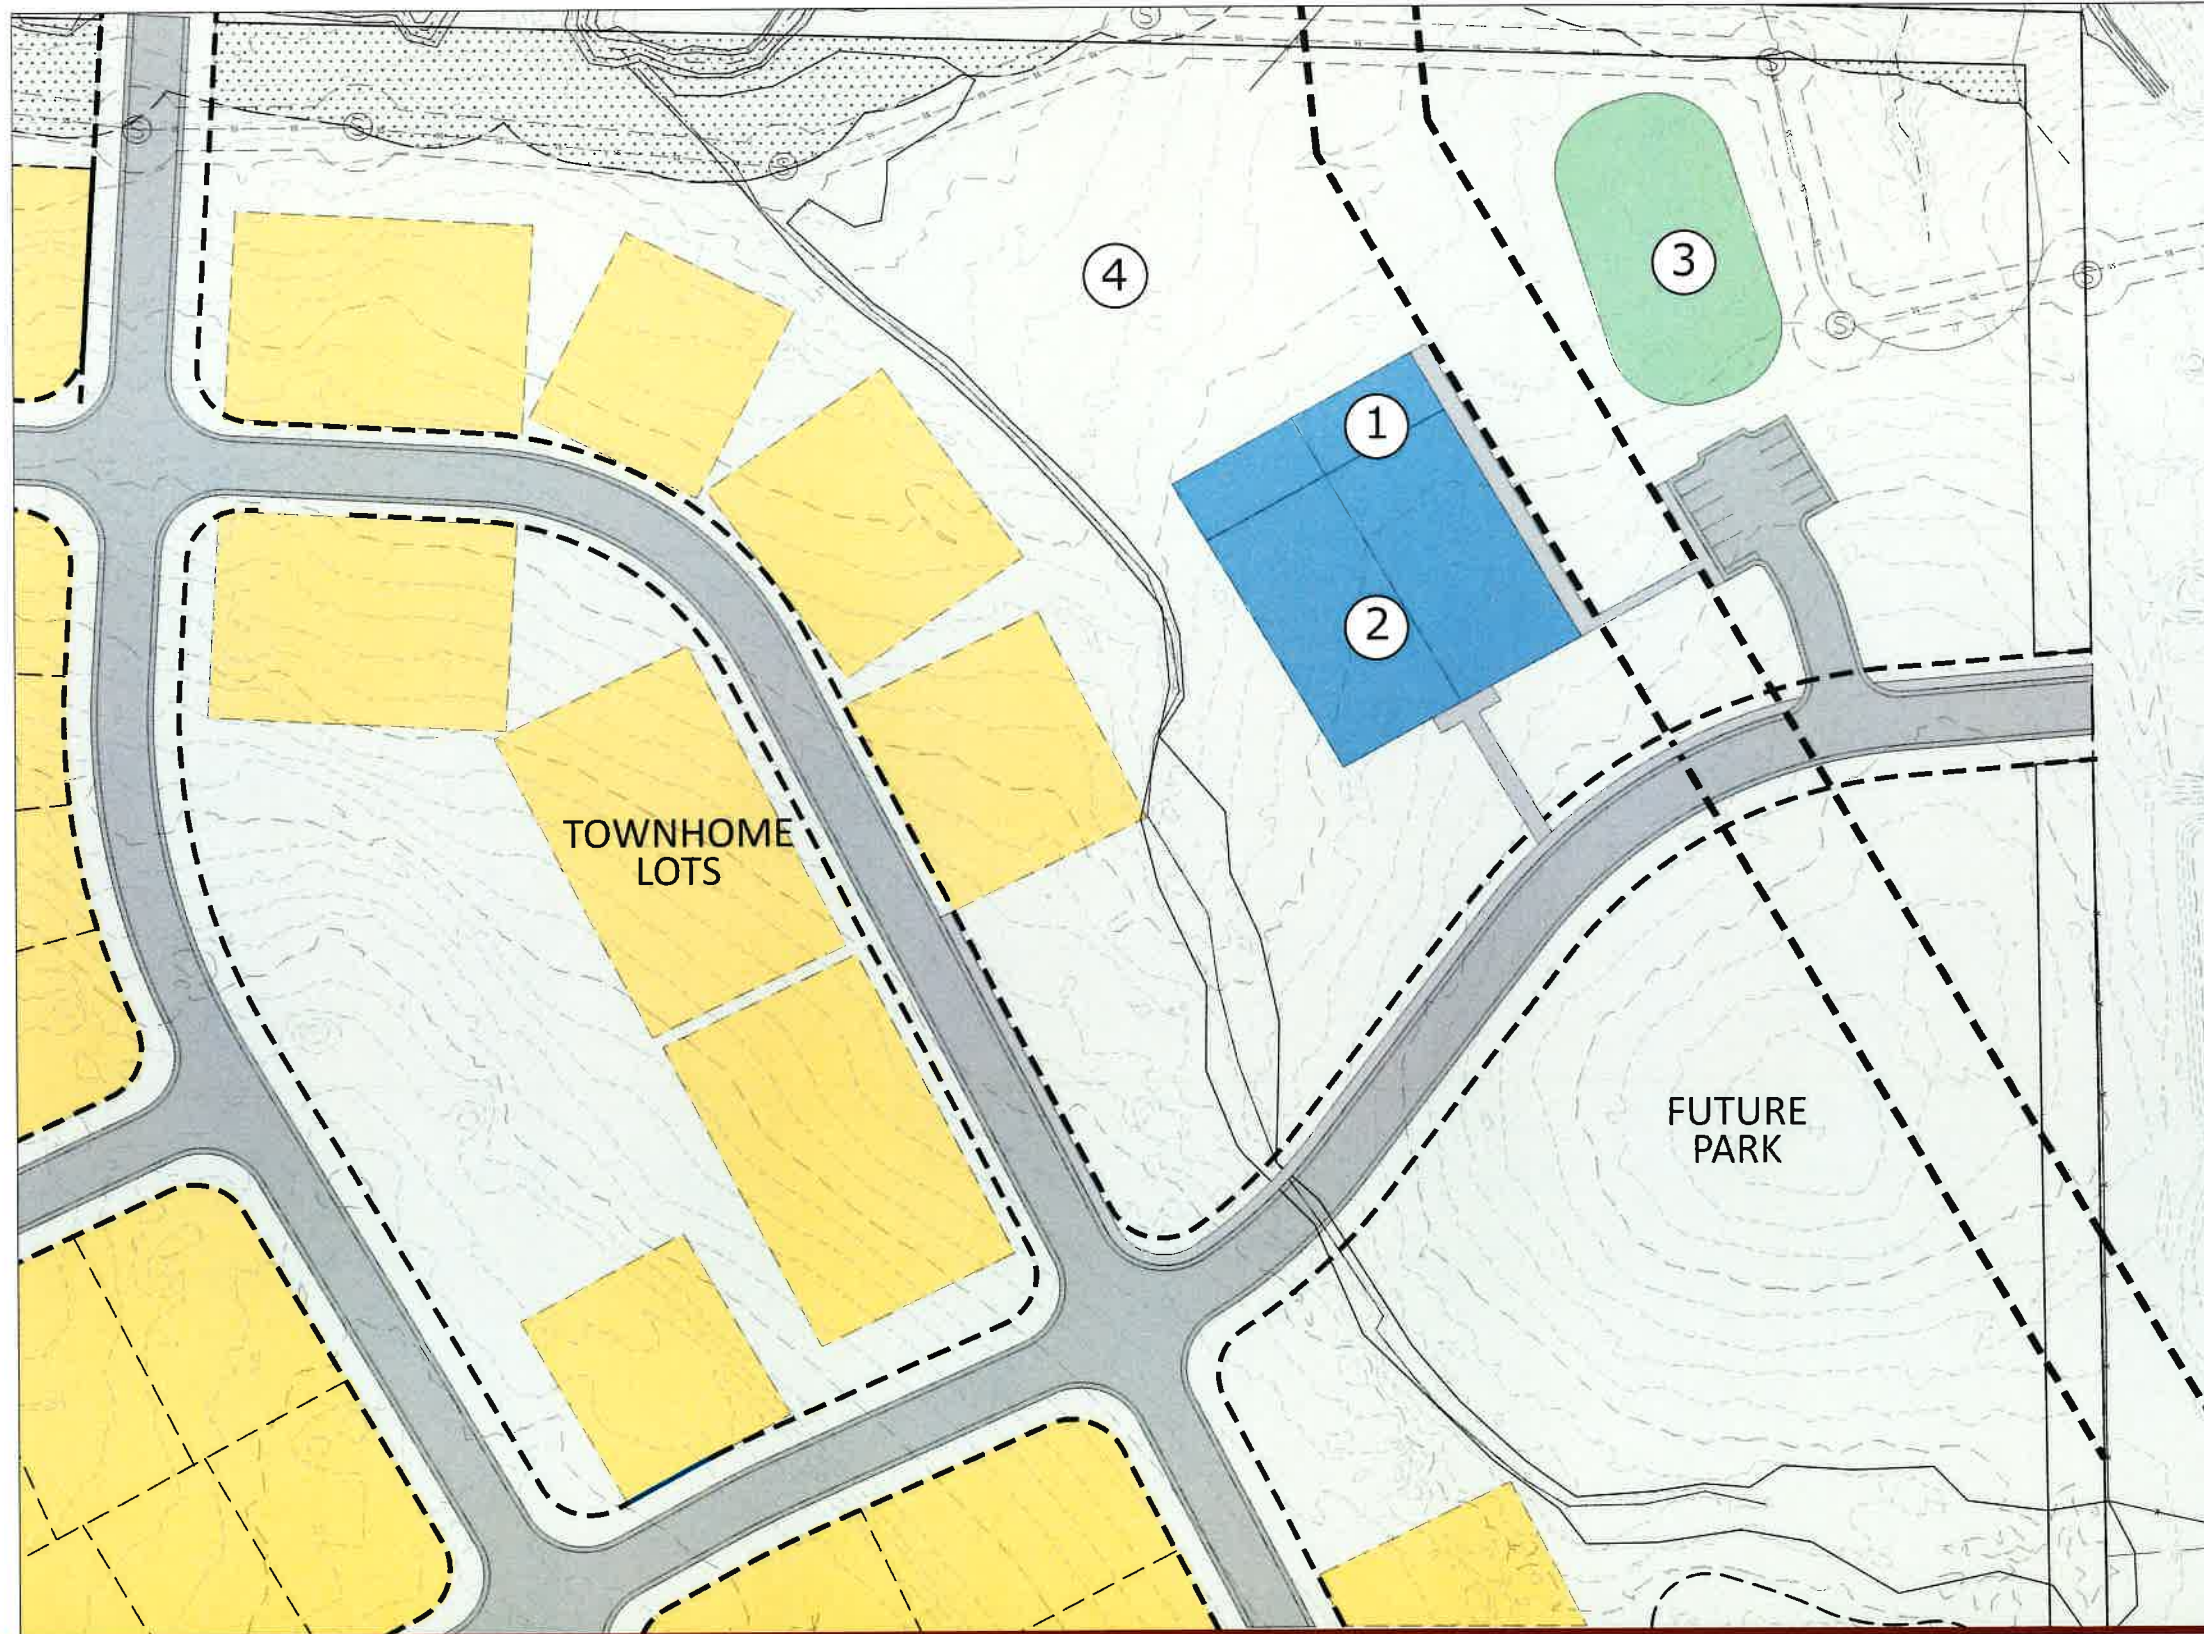

- TOWN PARK
AMENITIES PROVIDED:
- ① 8 PICKLEBALL COURTS
 - ② TENNIS COURT
 - ③ 10,000 SQ FT DOG PARK
 - ④ 2,000 SQ FT PAVILION SPACE
 - ⑤ OPEN SPACE
- 23 PARKING SPACES

OPEN SPACE EXHIBIT **PRELIMINARY LAYOUT**

MERRITT PROPERTY | ROLESVILLE, NC

- NVR PARK**
AMENITIES PROVIDED:
- ① 2 PICKLEBALL COURTS
 - ② 2 TENNIS COURTS
 - ③ 10,000 SQ FT DOG PARK
 - ④ OPEN SPACE
10 PARKING SPACES

NVR PROPOSED PARK

RALEIGH NC | CHARLOTTE NC | CHESAPEAKE VA
 COPYRIGHT ©2024 AMERICAN ENGINEERING
 PROJECT # C230004