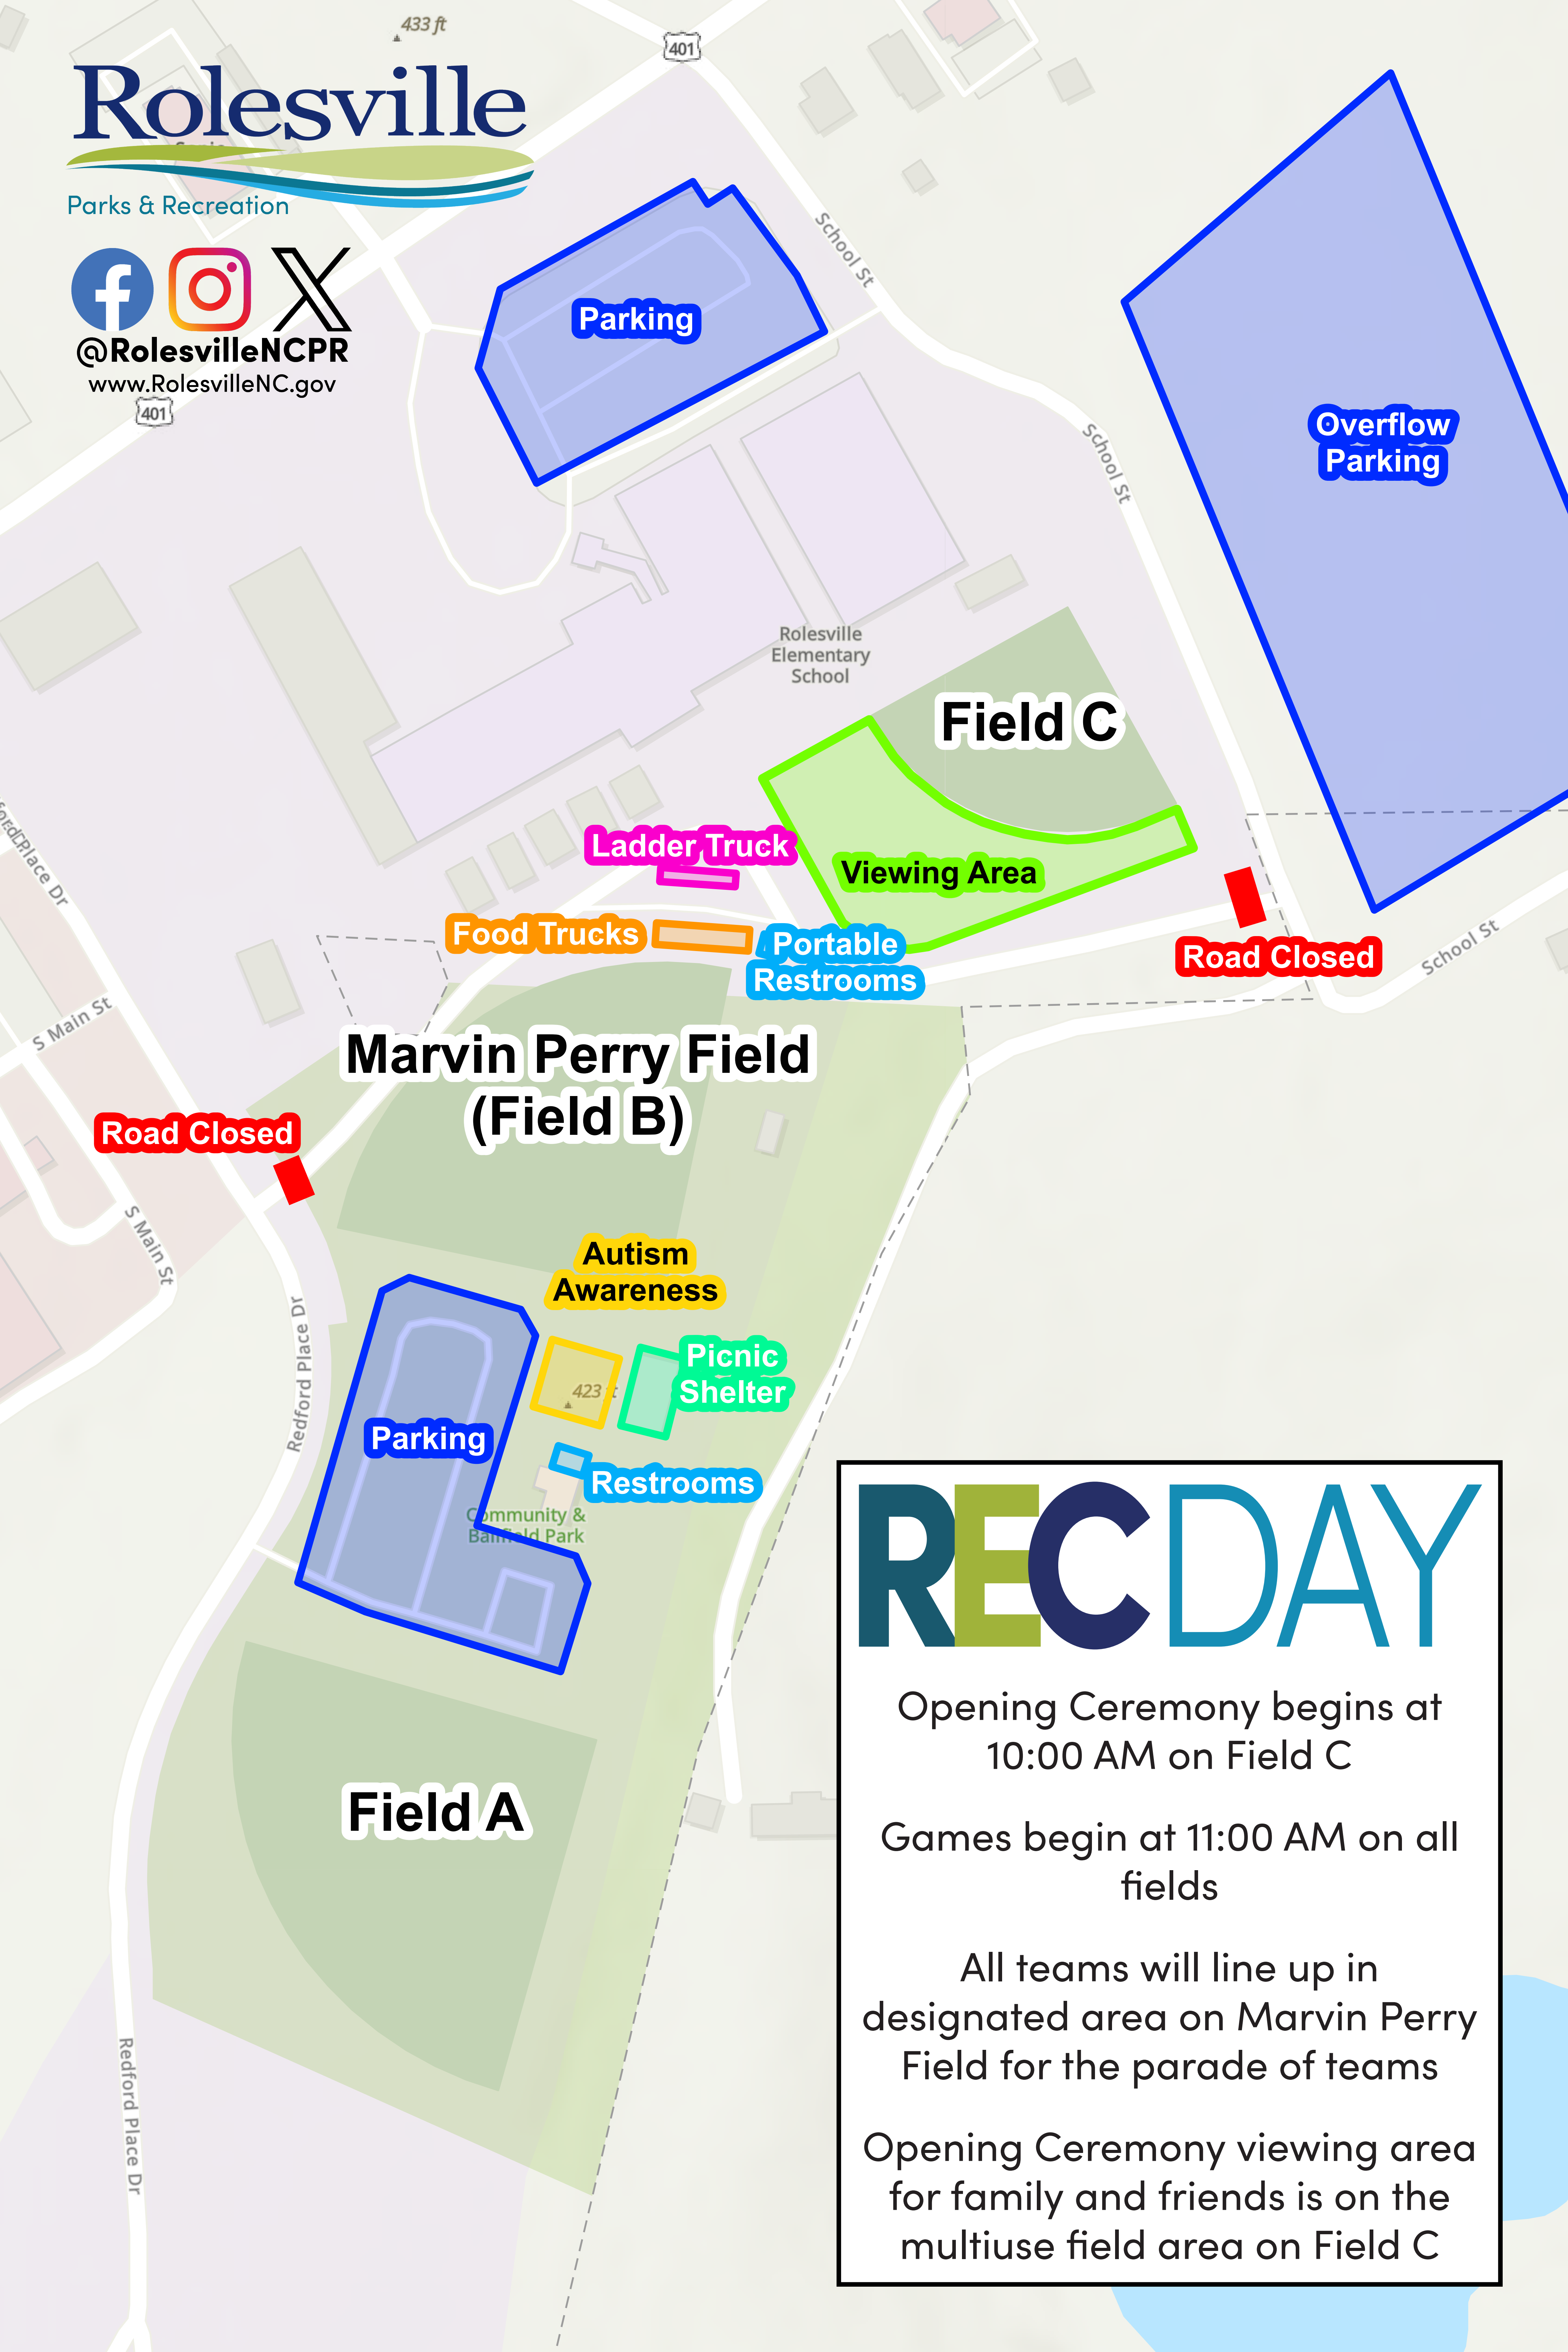

Rolesville

Parks & Recreation

RECDAY

Opening Ceremony begins at 10:00 AM on Field C

Games begin at 11:00 AM on all fields

All teams will line up in designated area on Marvin Perry Field for the parade of teams

Opening Ceremony viewing area for family and friends is on the multiuse field area on Field C